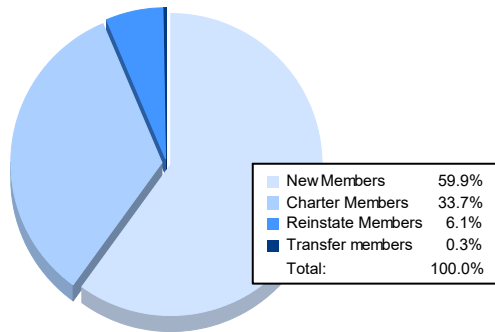

Year	New Clubs	Dropped Clubs	Gain/ Loss Clubs	New Members	Charter Members	Reinstate Members	Transfer Members	Total Member Added	Total Members Dropped	Gain/ Loss Members
2016-2017	3	0	3	190	88	16	5	299	158	141
2017-2018	3	0	3	148	82	9	5	244	214	30
2018-2019	2	1	1	123	59	7	1	190	216	-26
2019-2020	2	0	2	64	50	8	4	126	180	-54
2020-2021	4	0	4	217	122	22	1	362	193	169
<b>Average</b>	<b>3</b>	<b>0</b>	<b>3</b>	<b>148</b>	<b>80</b>	<b>12</b>	<b>3</b>	<b>244</b>	<b>192</b>	<b>52</b>

### Membership Composition June 2021 Cumulative

### Gender Composition June 2021 Cumulative